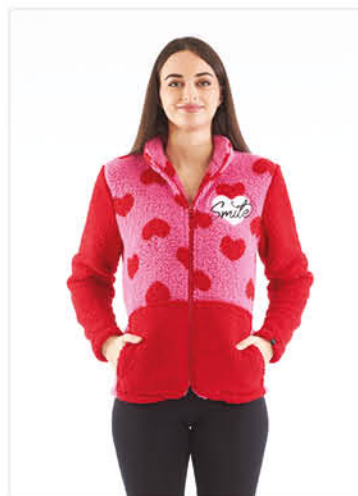

MERILIN

FELPA | SWEATSHIRT

SHERPA
COMPOSITION: 100% POLYESTER

TAGLIE/SIZES: S/M-L/XL
DISEGNI/DESIGN: 1

IMBALLO/PIECES EACH BOX: 6
NAV CODE: DOOI493
EAN CODE: 8053193247921