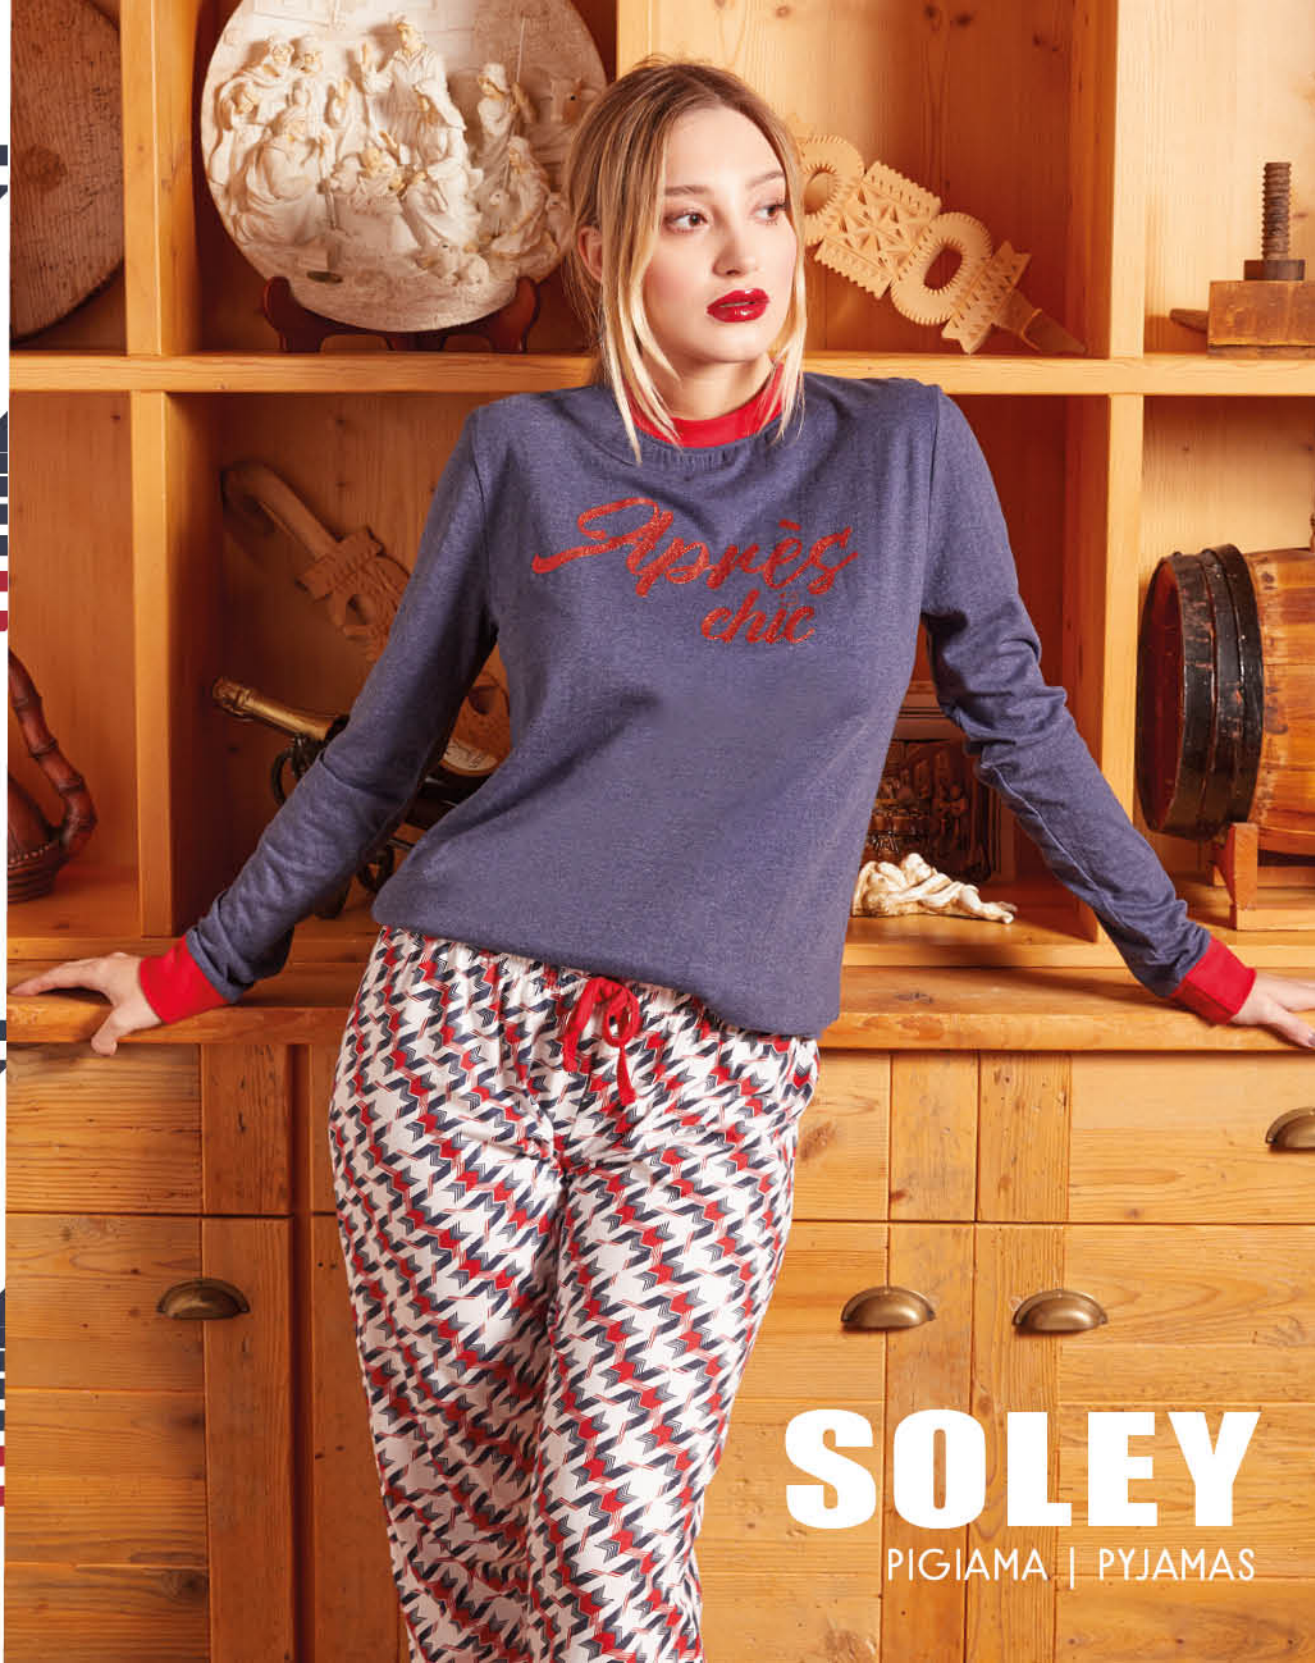

SOLEY
PIGIAMA | PYJAMAS